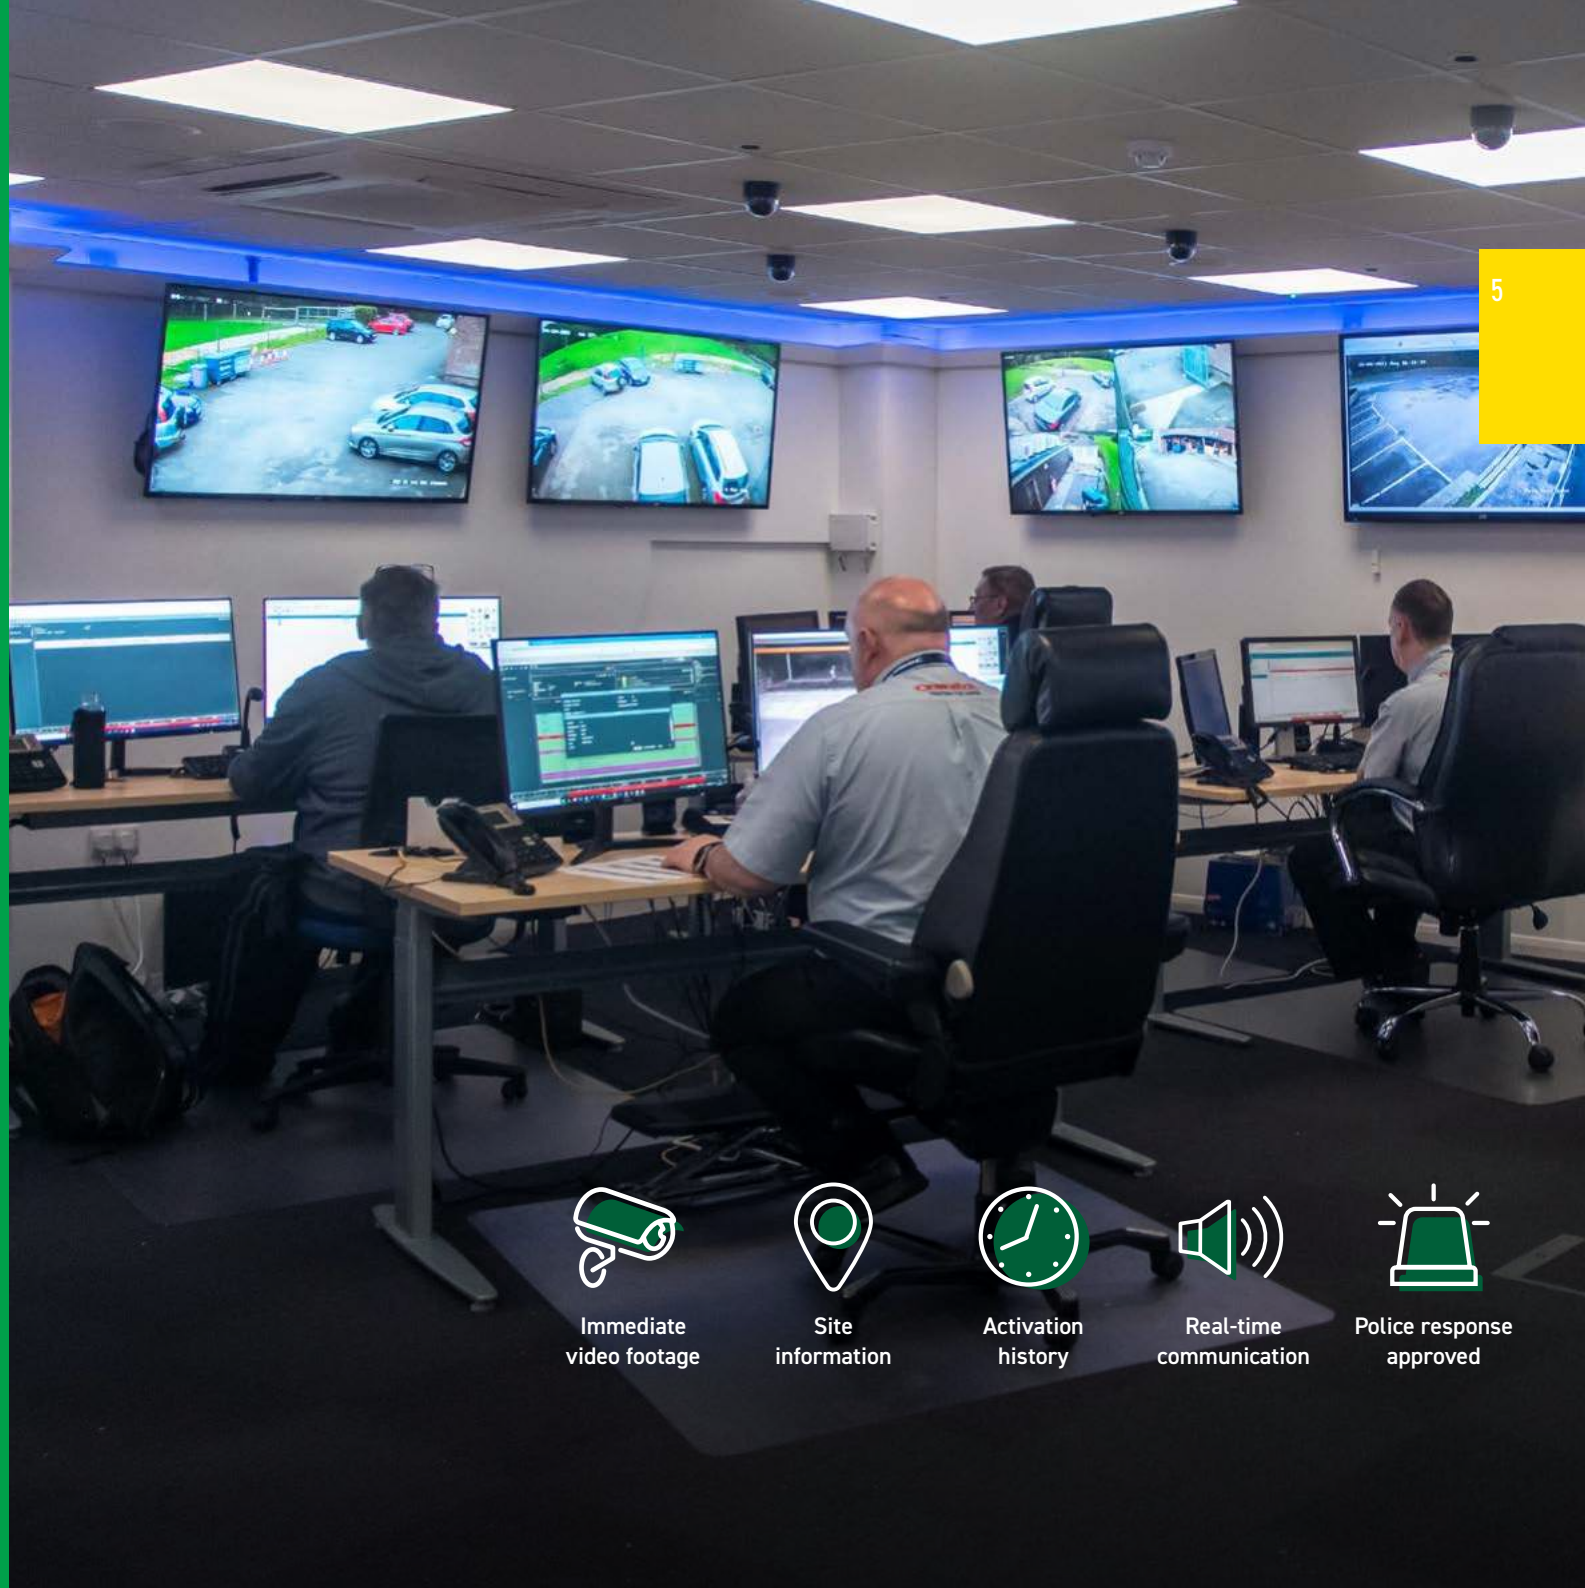

THE CONTROL ROOM

(BS5979 Cat2)

Our CCTV monitoring services are offered in collaboration with Onwatch (UK) Ltd, experts in delivering both permanent and temporary electronic security solutions to customers across the UK. Cutting-edge technology allows us to provide immediate video footage of any intrusion, complete with site information and activation history. Additionally, our audio facility enables real-time communication with intruders and is approved for Police response.

0300 1310 917 | SUNBELRENTALS.CO.UK FOR MORE INFO

5

Immediate video footage

Site information

Activation history

Real-time communication

Police response approved