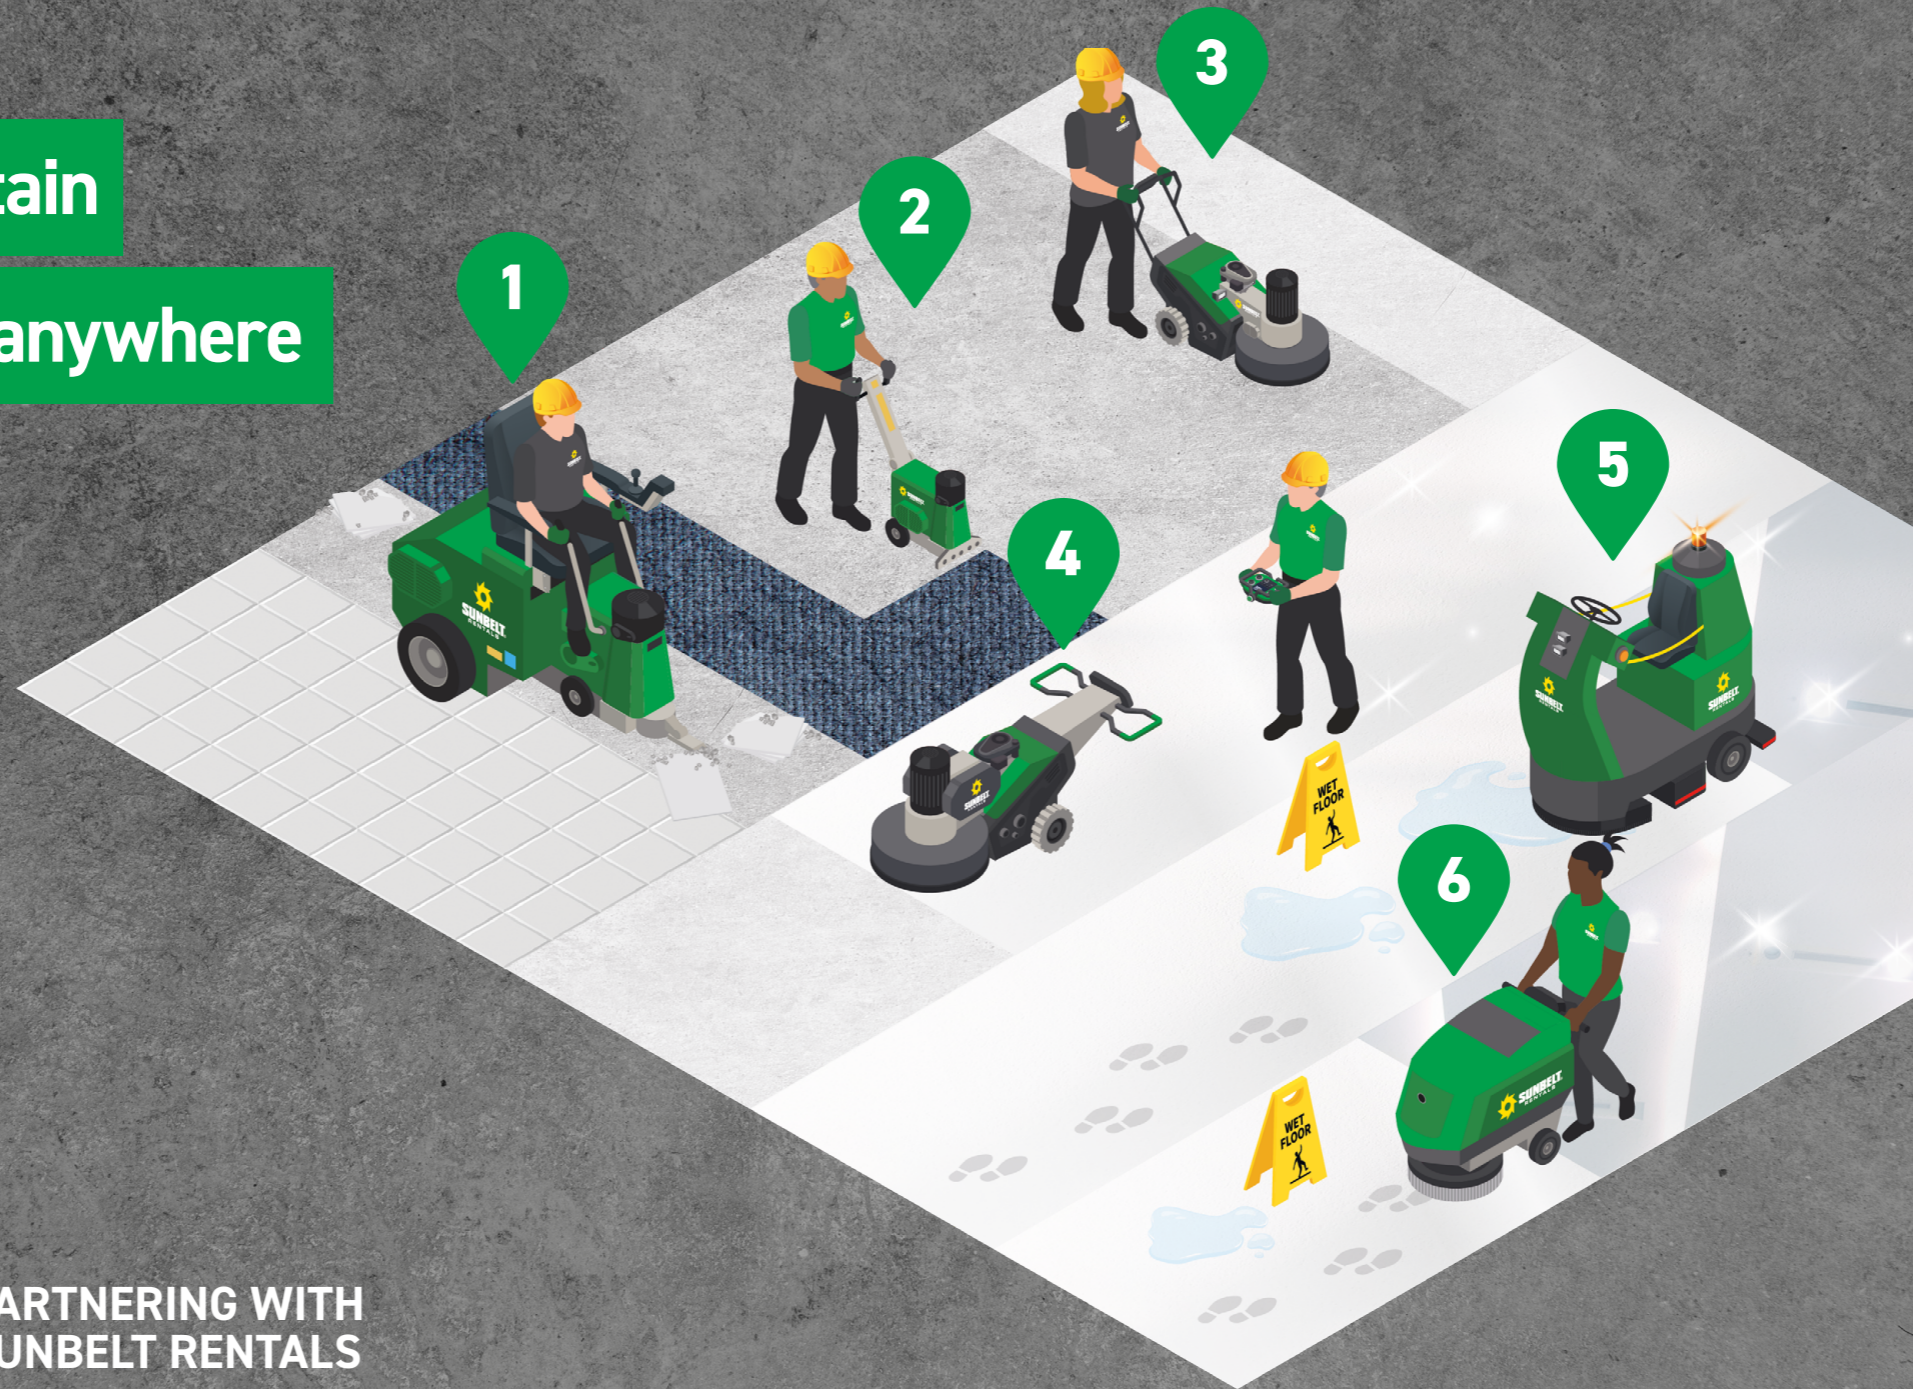

Floor Care &

Maintenance Equipment

Introducing Flooring Solutions from Sunbelt Rentals, your trusted rental equipment partner.

www.sunbeltrentals.co.uk

Prep, clean & maintain

Any floor, any size, anywhere

No hassle, no risk

All of the equipment you need to prepare, clean and maintain your floors and surfaces.

From floor stripping, scraping, grinding, polishing, sweeping, scrubbing, vacuuming, steam cleaning and pressure washing we have everything you need to prepare, clean and maintain the floors and surfaces in your facilities.

Leave the **how** to us.

Floor Care & Maintenance Equipment

1. Ride-On Scraping & Stripping
 2. Walk-Behind Scraping & Stripping
 3. Walk-Behind Floor Grinding & Polishing
 4. Remote-Controlled Floor Grinding & Polishing
 5. Robotic & Ride-On Floor Cleaning
 6. Walk-behind Floor Cleaning
- Plus a full range of ancillary products, tooling and consumables

VIEW THE FULL RANGE

ALWAYS THE RIGHT EQUIPMENT FOR THE JOB

The benefits of making sure floors are well-prepared, clean and maintained speak for themselves. It not only creates a positive impression but also improves productivity and ensures compliance with health and safety regulations.